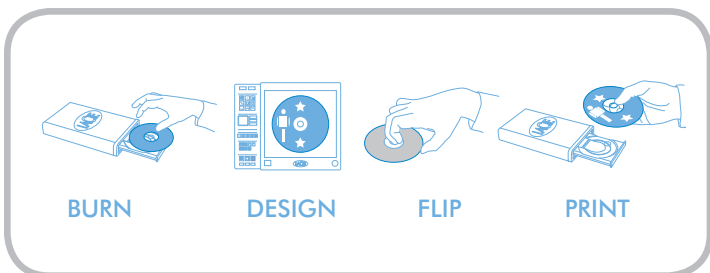

LaCie d2 DVD±RW Drive with LightScribe

USB 2.0 and FireWire

Professional 22x DVD Drive

LightScribe Disc Labeling

LightScribe is an innovative technology that allows you to burn silkscreen-quality labels directly onto CDs and DVDs with a laser instead of a printer. LightScribe uses a combination of your CD or DVD drive, specially coated discs, and enhanced disc-burning software to produce precise, professional labels. The result is an impressive iridescent image composed of art, text, or photos of your own creation.

Compile Music, Photo, and Video Discs

Back up valuable data, share photos, and archive MP3 libraries and MPEG-2 DVD video. With the ability to store digital data on CD or DVD media, the LaCie d2 DVD±RW Drive allows you to burn up to 8.5GB* or more than two hours of theater-quality video on large-capacity DVD. This all-in-one rewritable drive features USB 2.0 and FireWire ports for easy connection to almost any Mac® or PC, and is compatible with Linux.**

Multiple CD/DVD Labeling

When volume production of professional looking discs is required—for a corporate meeting or a sales presentation, for example—LaCie DVD±RW Drives provide a simple and cost-effective solution. With the included LaCie LightScribe Labeler software, you can simultaneously print labels on an unlimited number of LaCie LightScribe drives, chained together on a Mac. The management of printing queues is highly simplified by a user-friendly Mac interface.